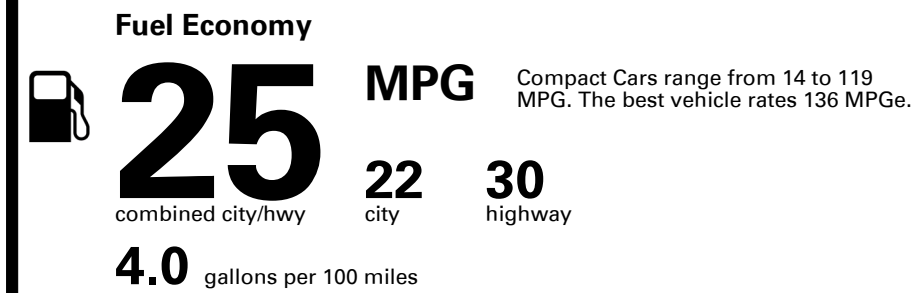

## EPA DOT Fuel Economy and Environment

Gasoline Vehicle

**You spend \$2,000**  
**more in fuel costs over 5 years**  
compared to the average new vehicle.

**Annual fuel cost \$1,800**

**Fuel Economy & Greenhouse Gas Rating** (tailpipe only)