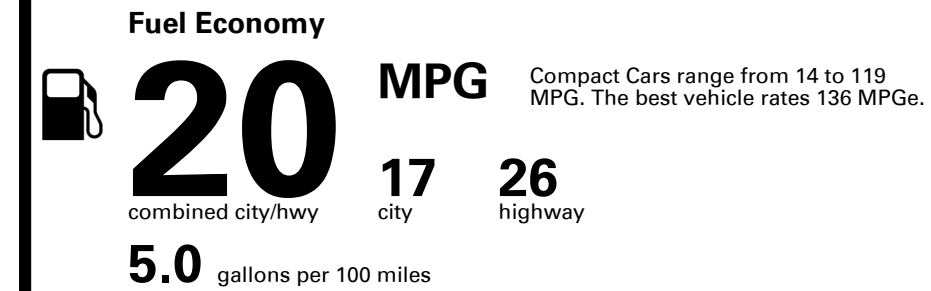

TOTAL PRICE: \$44,815.00

EMISSIONS:
This vehicle is certified to meet emission requirements in all 50 states

EPA DOT Fuel Economy and Environment

You spend \$4,250
more in fuel costs over 5 years compared to the average new vehicle.